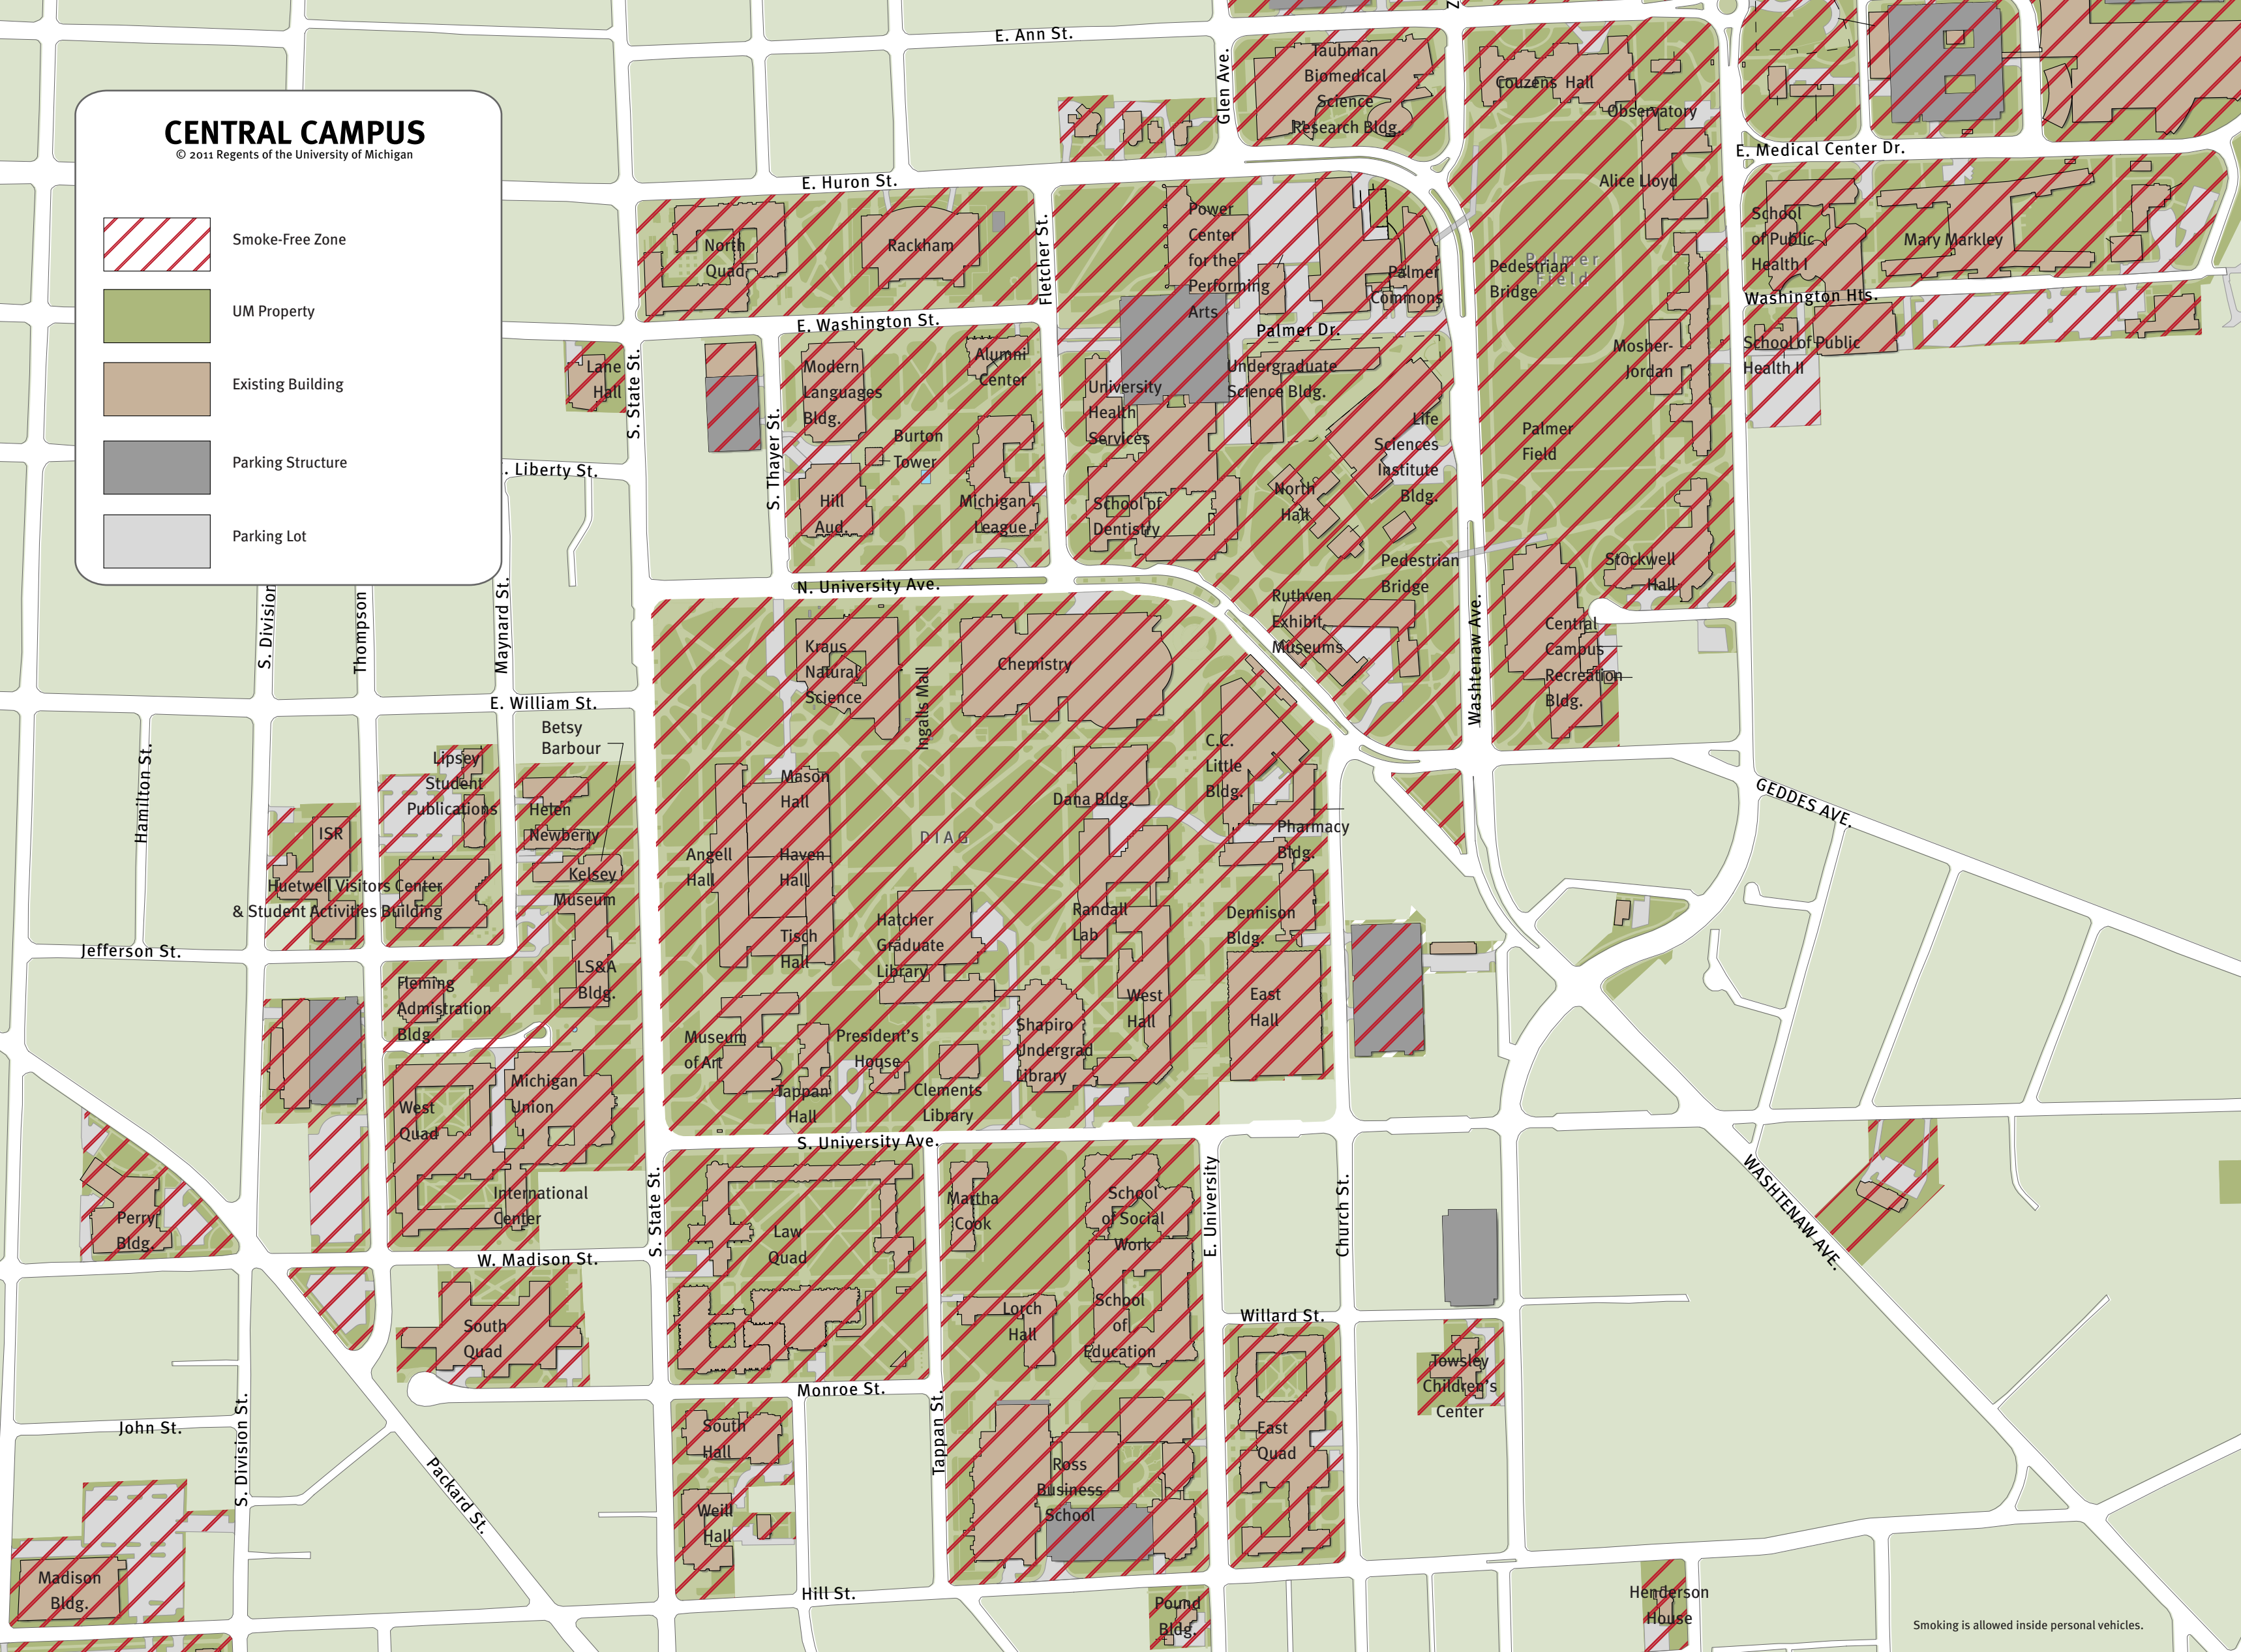

# CENTRAL CAMPUS

© 2011 Regents of the University of Michigan

-  Smoke-Free Zone
-  UM Property
-  Existing Building
-  Parking Structure
-  Parking Lot

Smoking is allowed inside personal vehicles.